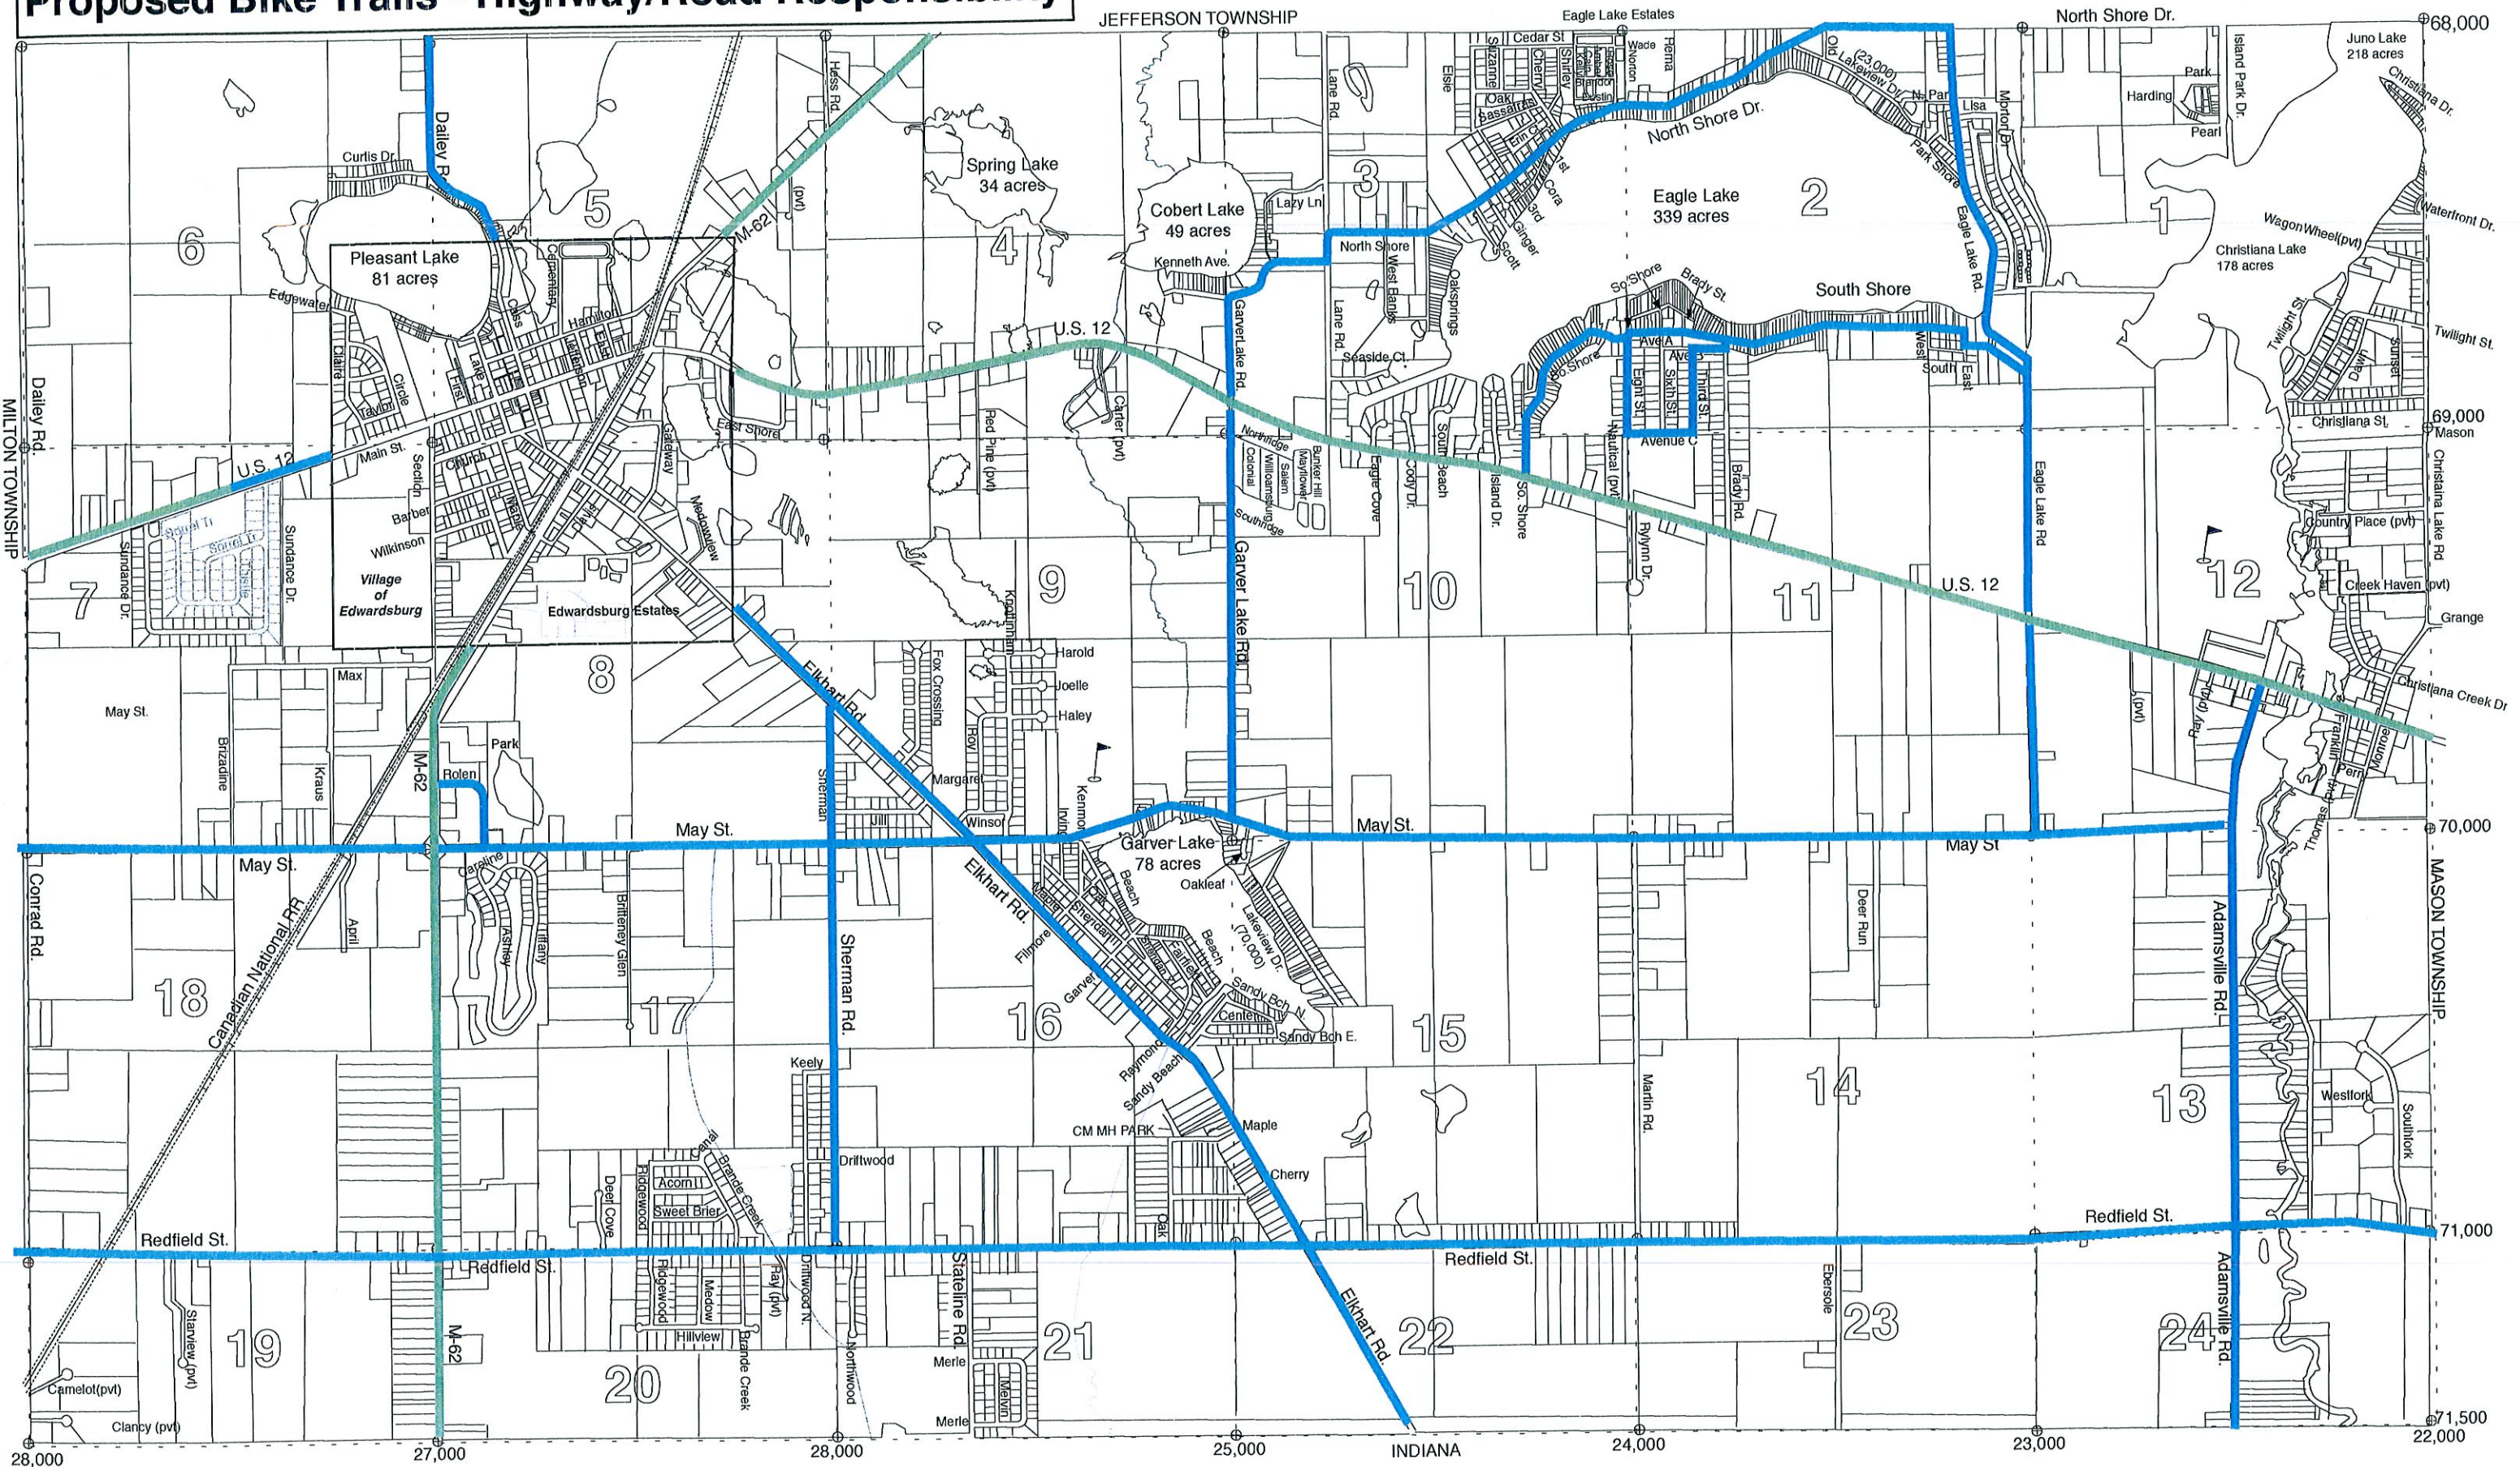

Proposed Bike Trails - Highway/Road Responsibility

 Cass County Road Commission
 Michigan Department of Transportation (MDOT)

☆☆☆ **ONTWA** ☆☆☆
TOWNSHIP
 Township of Ontwa
 Cass County, Michigan
 August, 2015